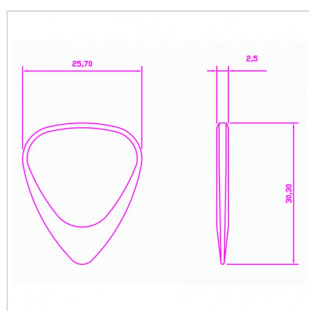

Timbertones

ZDT-LI-1

ZODIAC TONES "LIBRA" 1 GUITAR PICK

Zodiac Tones are based upon the Classic 351 shape. They are CNC Milled to tight tolerances and are 2.5mm thick chamfering down to a playing tip at 0.7mm thick. Born under the same sign as John Lennon.