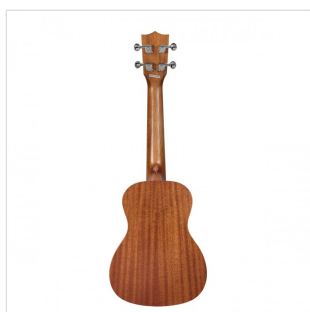

# MPUKA-120A

CONCERTO UKULELE MAUI PRO WITH BAG (SPRUCE TOP)

An exotic touch to your arrangements? You want something more from a simple ukulele? THE PRO series ukulele of the MAUI are perfect for you. Available in all extensions from Soprano to Baritone the ukulele MAUI PRO are now offered also in a new version featuring spruce top with mahogany Sapele back and sides.

## KEY FEATURES

Concerto ukulele

<b>Body</b>	Sapele plywood with Spruce top
<b>Fretboard</b>	Walnut (15 keys)
<b>Diapason</b>	15"
<b>Machine heads</b>	chrome
<b>Bridge</b>	Walnut
<b>Rosette</b>	Maui pro design
<b>Finish</b>	Satin
<b>Strings</b>	Aquila
<b>Bag</b>	included