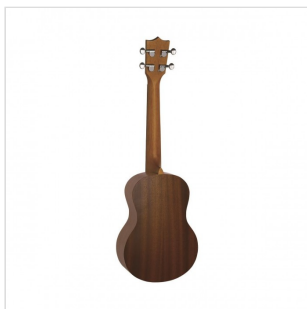

# MPUK-130M

TENOR UKULELE MAUI PRO WITH BAG

An exotic touch to your arrangements? You want something more from a simple ukulele? MAUI PRO series is perfect for you. Available in all extensions from Soprano to Baritone, MAUI PRO ukuleles are built in Sapele Mahogany, featuring Walnut fingerboard and bridge.

## KEY FEATURES

Tenor ukulele

<b>Body</b>	Sapele plywood
<b>Fretboard</b>	Walnut (12 frets)
<b>Diapason</b>	17"
<b>Machine heads</b>	open with black button
<b>Bridge</b>	Walnut
<b>Rosette</b>	Maui pro design
<b>Finish</b>	Matte
<b>Strings</b>	Aquila
<b>Bag</b>	included