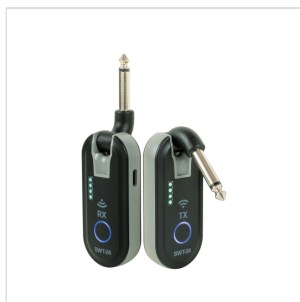

SWT24

SISTEMA WIRELESS 2.4GHZ PER CHITARRA/BASSO

Soundsation **SWT-24** è un **sistema wireless a 2.4 GHz** progettato per offrirti libertà di movimento con una trasmissione stabile, priva di interferenze, di alta qualità e a bassa latenza in un raggio di **50 metri**. Dotato di un **jack con snodo rotante** e di un profilo sottile, si adatta perfettamente a qualsiasi tipo di chitarra o basso, consentendoti di utilizzare fino a **4 set contemporaneamente** senza interferenze per ore grazie alle sue **batterie al litio a lunga durata**. Liberati dai cavi e dai libero sfogo alla tua creatività!