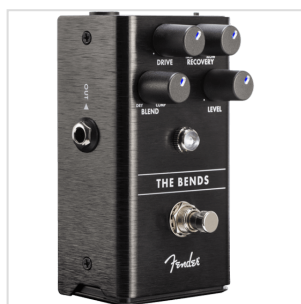

0234531000

THE BENDS COMPRESSOR

Dynamics are a crucial part of playing music. When controlled they bring music to life, but uneven or wild playing can ruin a performance. We put our expertise to work creating The Bends Compressor, a studio-quality stompbox that tames wild volume spikes without altering your tone. Drive and Recovery controls let you dial in the perfect amount of compression to complement your playing style and extend sustain, while the Blend control lets you mix in the dry signal to maintain your natural pick attack. The Amp Jewel LED changes color from white to pink along with your playing to help show when the compression circuit is engaged and how long your signal is affected.

0234531000

THE BENDS COMPRESSOR

PRODUCT DETAILS

KEY FEATURES

Dual internal audio paths for low noise

High-current symmetrical control path for fast response time

LED backlit knobs

Fender Amp Jewel LED

Magnetically latched hinged 9V battery door

Material: Anodized Aluminum