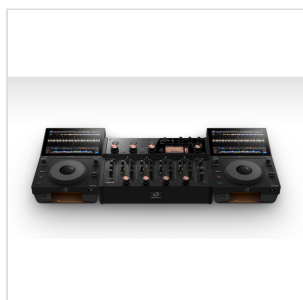

CDJ-1500X

ALPHATETA PROFESSIONAL COMPACT DJ MULTI PLAYER (BLACK)