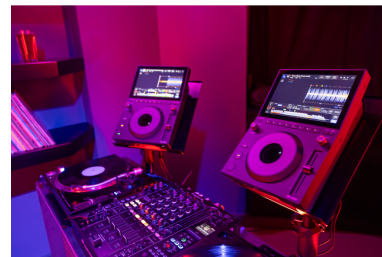

COMPACT DESIGN FITS IN SMALLER DJ BOOTHS

The CDJ-1500X is ideal for bars, small clubs, and home setups. While it includes many key features of the flagship CDJ-3000X, it has a significantly smaller footprint, making it easy to fit the unit into tighter spaces and combine it with turntables and other gear to create a custom setup.