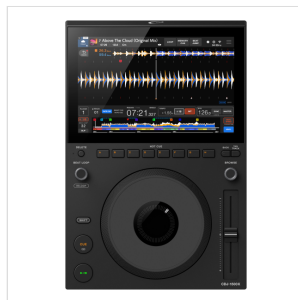

CDJ-1500X

ALPHATETA PROFESSIONAL COMPACT DJ MULTI PLAYER (BLACK)