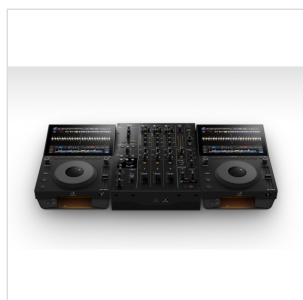

CDJ-1500X

ALPHATETA PROFESSIONAL COMPACT DJ MULTI PLAYER (BLACK)