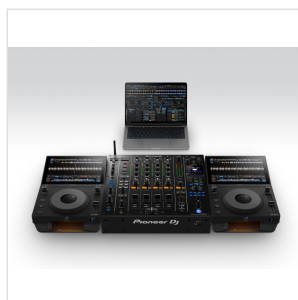

CDJ-1500X

ALPHATETA PROFESSIONAL COMPACT DJ MULTI PLAYER (BLACK)