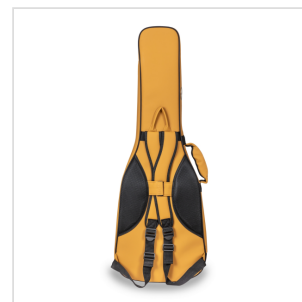

## SFTC205-A BG DELUXE SOFTCASE FOR ACOUSTIC GUITAR

Soundsation SFTC205 soft cases feature a reinforcing 5 mm PE board and 20 mm EPE, providing excellent overall protection of 25 mm. They combine sturdiness and comfort with a fresh design and waterproof material, protecting your instruments in any conditions and offering all the portability you need with adjustable straps and a padded handle. Available in a wide range of sizes for guitars and basses.

### KEY FEATURES

Outer material: waterproof fabric

Construction: 5 mm PE board + 20 mm EPE

Interior lining: Light Beige

Front zippered pocket + tablet/smartphone pocket with velcro closure

Padded handle

Adjustable padded straps

Rubber feet

Finish: Beige & Black

Instrument: acoustic guitar