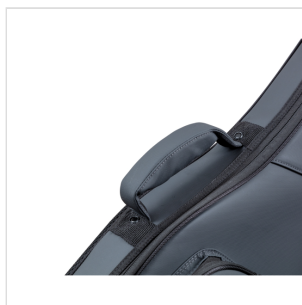

SFTC205-B GRY

DELUXE SOFTCASE FOR BASS GUITAR

Soundsation SFTC205 soft cases feature a reinforcing 5 mm PE board and 20 mm EPE, providing excellent overall protection of 25 mm. They combine sturdiness and comfort with a fresh design and waterproof material, protecting your instruments in any conditions and offering all the portability you need with adjustable straps and a padded handle. Available in a wide range of sizes for guitars and basses.

SFTC205-B GRY

DELUXE SOFTCASE FOR BASS GUITAR

PRODUCT DETAILS

KEY FEATURES

Outer material: waterproof fabric

Construction: 5 mm PE board + 20 mm EPE

Interior lining: Dark Grey cloth

Front zippered pocket + tablet/smartphone pocket with velcro closure

Padded handle

Adjustable padded straps

Rubber feet

Finish: Grey & Black

Instrument: bass guitar

SPECIFICATIONS

Dimensions (interior)	126 x 31/35 x 7 cm
Dimensions (exterior)	130 x 34/42 x 13,5 cm