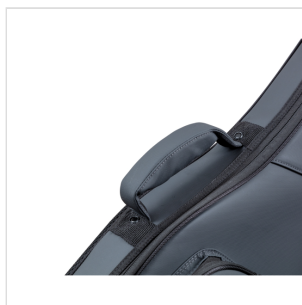

SFTC205-C GRY

# DELUXE SOFTCASE FOR CLASSIC GUITAR

Soundsation SFTC205 soft cases feature a reinforcing 5 mm PE board and 20 mm EPE, providing excellent overall protection of 25 mm. They combine sturdiness and comfort with a fresh design and waterproof material, protecting your instruments in any conditions and offering all the portability you need with adjustable straps and a padded handle. Available in a wide range of sizes for guitars and basses.

### KEY FEATURES

Outer material: waterproof fabric

Construction: 5 mm PE board + 20 mm EPE

Interior lining: Dark Grey cloth

Front zippered pocket + tablet/smartphone pocket with velcro closure

Padded handle

Adjustable padded straps

Rubber feet

Finish: Grey & Black

Instrument: classic guitar