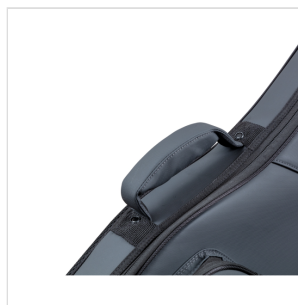

SFTC205-A GRY

DELUXE SOFTCASE FOR ACOUSTIC GUITAR

Soundsation SFTC205 soft cases feature a reinforcing 5 mm PE board and 20 mm EPE, providing excellent overall protection of 25 mm. They combine sturdiness and comfort with a fresh design and waterproof material, protecting your instruments in any conditions and offering all the portability you need with adjustable straps and a padded handle. Available in a wide range of sizes for guitars and basses.

SFTC205-A GRY

DELUXE SOFTCASE FOR ACOUSTIC GUITAR

PRODUCT DETAILS

KEY FEATURES

Outer material: waterproof fabric

Construction: 5 mm PE board + 20 mm EPE

Interior lining: Dark Grey cloth

Front zippered pocket + tablet/smartphone pocket with velcro closure

Padded handle

Adjustable padded straps

Rubber feet

Finish: Grey & Black

Instrument: acoustic guitar

SPECIFICATIONS

Dimensions (interior) 108 x 35/42 x 13 cm

Dimensions (exterior) 115,5 x 37/48 x 18 cm