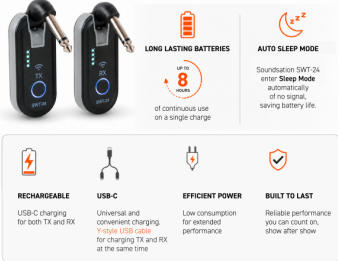

Use it on **every** instrument.

The smart rotating jack joint and the slim profile allow a perfect fit on any type of guitar or bass.

SWT-24 2.4GHZ WIRELESS SYSTEM FOR GUITAR/BASS

— Long lasting batteries and Auto sleep mode —

Play longer. Worry less.

LONG LASTING BATTERIES AND AUTO SLEEP MODE

Once fully charged, the SWT-24 provides up to **8 hours** of use. And the **Auto Sleep** feature further extends battery life!

SWT-24

2.4GHZ WIRELESS SYSTEM FOR GUITAR/BASS