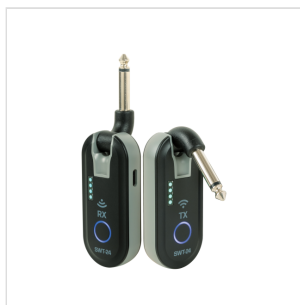

SWT-24 2.4GHZ WIRELESS SYSTEM FOR GUITAR/BASS

Soundsation **SWT-24** is a **2.4 GHz wireless system** designed to give you freedom of movement with stable, interference-free, high-quality & low latency transmission in a range of **50 meters**. Featuring a smart **rotating jack joint** and slim profile, it fits perfectly on any type of guitar or bass, allowing you to use up to **4 sets simultaneously** without interference for hours thanks to its **long lasting lithium batteries**. Free yourself from cables and unleash your creativity!

SWT-24

2.4GHZ WIRELESS SYSTEM FOR GUITAR/BASS

HIGHLIGHTS

Up to **50** meters of freedom

SWT-24 gives you maximum freedom of movement up to 50 meters, with no noise or signal loss.

UP TO 50 METERS OF FREEDOM

SWT-24 gives you maximum freedom of movement up to 50 meters, without noise or signal loss.

USE IT ON EVERY INSTRUMENT

The smart **rotating jack joint** and the **slim profile** allow a perfect fit on any type of guitar or bass.

Use it on **every** instrument.

The smart rotating jack joint and the slim profile allow a perfect fit on any type of guitar or bass.

SWT-24 2.4GHZ WIRELESS SYSTEM FOR GUITAR/BASS

— Long lasting batteries and Auto sleep mode —