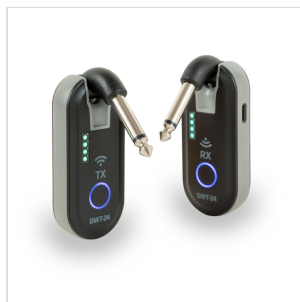

SWT-24 2.4GHZ WIRELESS SYSTEM FOR GUITAR/BASS

Soundsation **SWT-24** is a **2.4 GHz wireless system** designed to give you freedom of movement with stable, interference-free, high-quality & low latency transmission in a range of **50 meters**. Featuring a smart **rotating jack joint** and slim profile, it fits perfectly on any type of guitar or bass, allowing you to use up to **4 sets simultaneously** without interference for hours thanks to its **long lasting lithium batteries**. Free yourself from cables and unleash your creativity!

SWT-24

2.4GHZ WIRELESS SYSTEM FOR GUITAR/BASS

HIGHLIGHTS

Up to **50** meters of freedom

SWT-24 gives you maximum freedom of movement up to 50 meters, with no noise or signal loss.

UP TO 50 METERS OF FREEDOM

SWT-24 gives you maximum freedom of movement up to 50 meters, without noise or signal loss.

USE IT ON EVERY INSTRUMENT

The smart **rotating jack joint** and the **slim profile** allow a perfect fit on any type of guitar or bass.

Use it on **every** instrument.

The smart rotating jack joint and the slim profile allow a perfect fit on any type of guitar or bass.

SWT-24 2.4GHZ WIRELESS SYSTEM FOR GUITAR/BASS

— Long lasting batteries and Auto sleep mode —