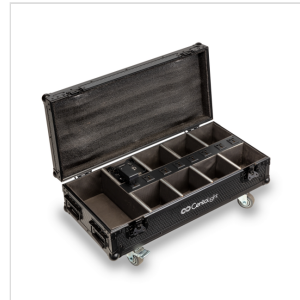

Q-AIR IP-CASE FLIGHT CASE FOR 8 Q - AIR IP 9 X12 W

Stackable Wheeled flight case designed for 8 Q - AIR IP units, featuring a main power inlet, multiple internal power connections, and dedicated compartments for cables and accessories.

POWER CABLE NOT INCLUDED