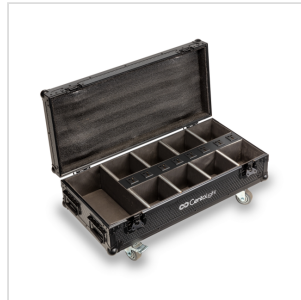

Q-AIR IP-CASE FLIGHT CASE FOR 8 Q - AIR IP 9 X12 W

Stackable Wheeled flight case designed for 8 Q - AIR IP units, featuring a main power inlet, multiple internal power connections, and dedicated compartments for cables and accessories.

POWER CABLE NOT INCLUDED