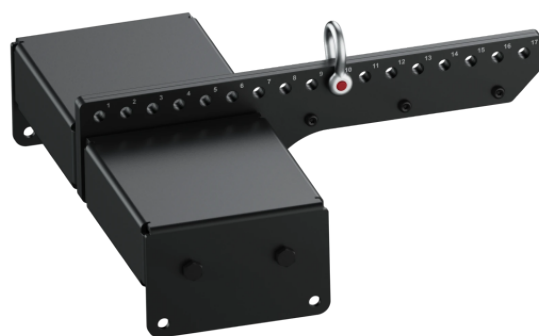

K-FLYKX12 FLY BAR WITH BUMPER, BLACK

For KX12 I, KX12F I models.

K-FLYKX12

FLY BAR WITH BUMPER, BLACK

PRODUCT DETAILS

SPECIFICATIONS

Material	Stainless Steel
Finish	Black