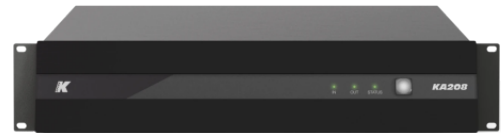

KA208

8-CHANNEL POWER AMPLIFIER, 2500W @ 4Ω PER CHANNEL, DSP AND OSKAR SYSTEM

The Kommander-KA208 is a fully featured, **8x 2500 W @ 4Ω** amplifier platform with **DSP** highly integrated into the K-array collection ecosystem. The Kommander-KA208 offers pristine sound and complete control over the connected loudspeakers, either as a stand alone driving unit and in conjunction with other K-array amplifiers in complex and demanding applications.

The dedicated [K-array Connect mobile app](#) provides a user-friendly interface for remote control of the DSP main parameters and easy configuration of the signal routing.

[K-framework3](#) is the managing and control software dedicated to professionals and operators looking for a powerful tool for loudspeakers system design and tuning of a large number of units over a wired LAN.