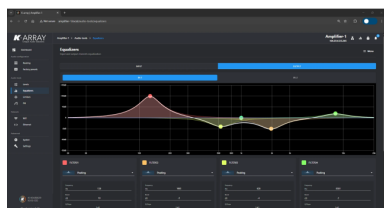

KA208

8-CHANNEL POWER AMPLIFIER, 2500W @ 4? PER CHANNEL, DSP AND OSKAR SYSTEM

MANAGING OF THE ENTIRE ECOSYSTEM THROUGH VARIOUS CONTROL PLATFORMS

The Kommander series integration with the next-generation intelligence operative system osKar enables you to **manage the entire ecosystem** through various control platforms. With new and advanced features regularly introduced with each release, the Kommander series is future-proofed and includes a USB player and a webstream receiver. Volumes, Signal Routing, as well as Presets are directly manageable through three different types of software and dedicated professional interface.