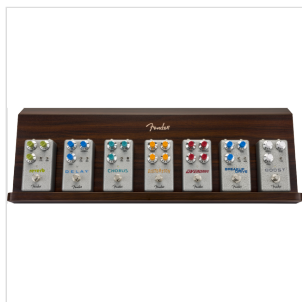

0991829004

DELUXE WOODEN PEDAL SHELF, 0991829004

Transform your effects pedals into a centerpiece with the Deluxe Wooden Pedal Shelf. This 24" angled shelf puts multiple pedals within easy reach while instantly enhancing your space. Made from durable plywood with a rich walnut veneer and a laser-etched Fender logo, this wall-mounted shelf offers both a stylish display and convenient storage. Hardware and instructions are included—combine multiple shelves to create an expanded, custom pedal display.

0991829004

DELUXE WOODEN PEDAL SHELF, 0991829004

PRODUCT DETAILS

KEY FEATURES

24" length and 55-degree angled display for optimal pedal access and visibility

5" depth and 7" height fits up to seven standard-sized pedals

Durable plywood construction with elegant walnut veneer finish and laser-etched Fender logo

Hardware and assembly instructions included

Dimensions: 24" x 7.5" x 7" (60.96 cm x 19.05 cm x 17.78 cm)

Color Walnut