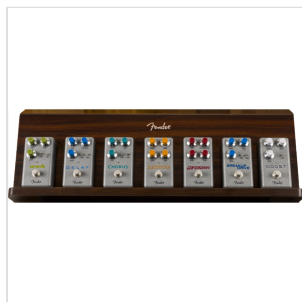

0991829004

DELUXE WOODEN PEDAL SHELF, 0991829004

Transform your effects pedals into a centerpiece with the Deluxe Wooden Pedal Shelf. This 24" angled shelf puts multiple pedals within easy reach while instantly enhancing your space. Made from durable plywood with a rich walnut veneer and a laser-etched Fender logo, this wall-mounted shelf offers both a stylish display and convenient storage. Hardware and instructions are included—combine multiple shelves to create an expanded, custom pedal display.

0991829004

DELUXE WOODEN PEDAL SHELF, 0991829004

PRODUCT DETAILS

KEY FEATURES

24" length and 55-degree angled display for optimal pedal access and visibility

5" depth and 7" height fits up to seven standard-sized pedals

Durable plywood construction with elegant walnut veneer finish and laser-etched Fender logo

Hardware and assembly instructions included

Dimensions: 24" x 7.5" x 7" (60.96 cm x 19.05 cm x 17.78 cm)

Color Walnut