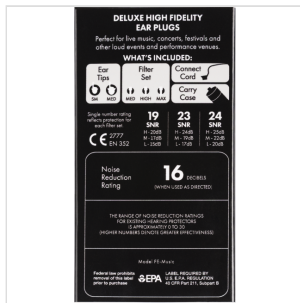

0990545001

DELUXE HI-FI EAR PLUGS, 0990545001

Enjoy superior sound quality and protection with Deluxe Hi-Fi Plugs, featuring three interchangeable filter levels to customize your protection. Whether you need medium protection for practice sessions, high attenuation for loud venues, or maximum reduction for extreme environments, these Deluxe Hi-Fi Plugs deliver exceptional sound quality at every level. The premium package includes multiple ear plug sizes, a connector cord to prevent loss, and a sophisticated dual-chamber aluminum case with clip for organized, portable storage.

0990545001

DELUXE HI-FI EAR PLUGS, 0990545001

PRODUCT DETAILS

KEY FEATURES

Reduces sound by approximately 20dB across all frequencies when used correctly

Three interchangeable filters (medium, high, and maximum) for customizable protection

Two earplug sizes included (small & standard) for a secure, comfortable fit

Connector cord and dual-chamber aluminum carrying case with clip for easy storage and portability

Maintains premium sound quality at every attenuation level