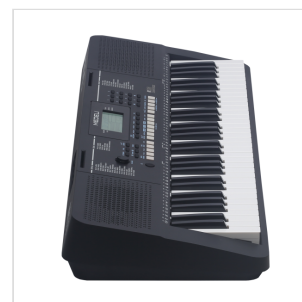

## 61-KEYS "TOUCH RESPONSE" ENTRY LEVEL KEYBOARD WITH LED KEY LIGHTING SYSTEM

The IK110 keyboard is a compact instrument packed with features suitable for all aspiring musicians.

It features 500 preset sounds and 170 styles to cover countless musical genres and offers the ability to play many songs with the support of automatic accompaniment.

The keyboard's touch response and 64-voice polyphony allow for performances where the differences and nuances of each touch are highlighted.

Thanks to a built-in tutorial system, LED lights on the keys will indicate the correct notes to play based on the selected part for easy learning from one of the 140 preset songs.

Features include USB-MIDI connectivity, a sustain pedal input, and microphone and line inputs.

The lightweight design allows for easy portability, making this keyboard ideal for both home practice and music lessons.

Split mode with editable split point to divide the keyboard into two sections to which different sounds can be assigned.

Dual mode for layering 2 different sounds in whole keyboard.

DSP Processor with Reverb (128 Levels) and Chorus (128 Levels)