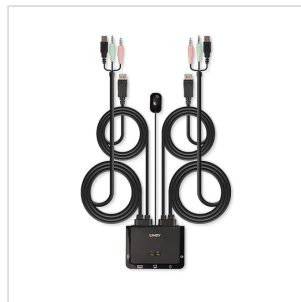

42344

2 PORT DISPLAYPORT 1.2, USB 2.0 & AUDIO CABLE KVM SWITCH

The Lindy 2 Port DisplayPort 1.2, USB 2.0 & Audio KVM Switch is a compact solution for providing access and control over two DP equipped PCs from a single keyboard, mouse and monitor. With integrated cables, this switch can be easily connected directly to the system, with no need for purchasing additional cables and saving time on the installation.

Support for resolutions up to 4K Ultra HD 60Hz ensures the optimum image quality, perfect for high graphical content in gaming setups, video editing or dual system control workstations. The audio output port on the main unit also allow users to connect headphones or speaker to add immersive 2CH audio and a microphone, while additional USB peripherals can be integrated with a USB hub.

The KVM switch features multiple switching options including a push button control (with 1.5m cable), hotkey and software switching to provide simple, reliable control for the user, great for both professional and first time users.