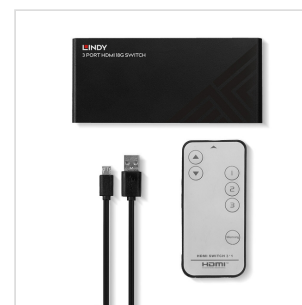

38232

3 PORT HDMI 18G SWITCH

HDMI® switches are reliable solutions for controlling and switching multiple HDMI® source devices and outputting to a single display.

The Lindy 3 Port HDMI® 18G switch is a compact, high quality solution for effortlessly switching between 3 HDMI® source devices when connected to a single display.

Supporting HDMI® 18G signals, this switch allows for the transmission of detailed 4K Ultra HD resolutions, while additional support for HDR ensures video content features greater contrasts and a much wider colour gamut. This switch is perfect for a premium residential setup, eye-catching digital signage in retail settings or engaging presentations. HDCP 2.2 support ensures there are no compatibility issues with a variety of 4K content from source devices including set top boxes, Blu-Ray players and 4K HDR media players.

This switch also provides efficient, simple switching options for the user, via an included IR remote or push buttons on the main unit. The switch can also identify the active HDMI® source device and automatically switch to this option, providing a useful solution for when the unit is required to be out of sight.

The terms HDMI, HDMI High-Definition Multimedia Interface, HDMI Trade dress and the HDMI Logos are trademarks or registered trademarks of HDMI Licensing Administrator, Inc.