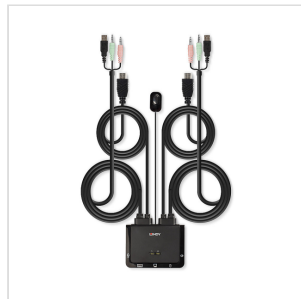

42345

2 PORT HDMI 4K60, USB 2.0 & AUDIO CABLE KVM SWITCH

A KVM switch allows an operator to conveniently control and manage multiple devices, such as PCs and servers, from a single keyboard, mouse and display console.

The Lindy 2 Port HDMI® 18G, USB 2.0 & Audio KVM Switch is a compact solution for providing access and control over two HDMI equipped PCs from a single keyboard, mouse and monitor set. With integrated cables, this switch can be easily connected directly to the system, with no need to purchase additional cables, saving time and money on installation.

Support for resolutions up to 4096x2160@60Hz 4:4:4 8bit ensures the optimum image quality, perfect for high graphical content in gaming setups, video editing or dual system control workstations. The audio output port also allow users to connect headphones or speaker to add immersive 2CH audio and a microphone, while additional USB peripherals can be integrated with a USB hub.

The KVM switch features multiple switching options including push buttons on the unit alongside hotkey and software switching to provide simple, reliable control for the user, great for both professional and first time users.