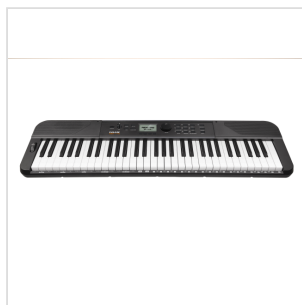

## NEK-110 BK PORTABLE KEYBOARD 61 KEYS (BLACK)

The NUX NEK-110 is a portable performance keyboard that packs powerful versatility and expressive sound in a sleek, gig-ready design. Whether you're layering tones with its Triple Voice Mode, streaming backing tracks via Bluetooth Audio, or taking it on the go thanks to its built-in rechargeable battery, the NEK-110 is your all-in-one music workstation for rehearsals, busking, songwriting, and spontaneous jam sessions.

NEK-110 BK

# PORTABLE KEYBOARD 61 KEYS (BLACK)

## NEK-110 BK PORTABLE KEYBOARD 61 KEYS (BLACK)