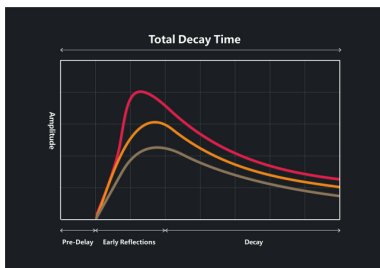

NEK-110 BK PORTABLE KEYBOARD 61 KEYS (BLACK)