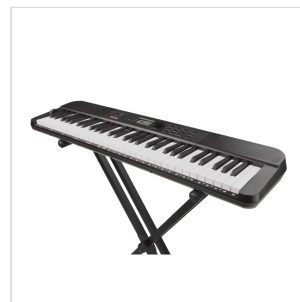

## NEK-110 BK PORTABLE KEYBOARD 61 KEYS (BLACK)

The NUX NEK-110 is a portable performance keyboard that packs powerful versatility and expressive sound in a sleek, gig-ready design. Whether you're layering tones with its Triple Voice Mode, streaming backing tracks via Bluetooth Audio, or taking it on the go thanks to its built-in rechargeable battery, the NEK-110 is your all-in-one music workstation for rehearsals, busking, songwriting, and spontaneous jam sessions.

# PORTABLE KEYBOARD 61 KEYS (BLACK)

### LAYER UP TO TRIPLE VOICE FOR RICHER EXPRESSION

The NUX NEK-110 features powerful Triple Voice Layering, allowing you to blend up to three different tones at once – with independent volume and pan control for each layer. Craft rich textures by layering strings over a grand piano, then adding a warm synth pad underneath. It's the perfect tool to create a fuller, more expressive performance, giving your sound depth, color, and character that stands out on stage or in the studio.

## NEK-110 BK PORTABLE KEYBOARD 61 KEYS (BLACK)