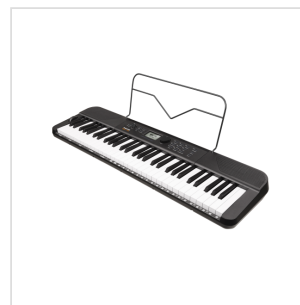

## NEK-110 BK PORTABLE KEYBOARD 61 KEYS (BLACK)

The NUX NEK-110 is a portable performance keyboard that packs powerful versatility and expressive sound in a sleek, gig-ready design. Whether you're layering tones with its Triple Voice Mode, streaming backing tracks via Bluetooth Audio, or taking it on the go thanks to its built-in rechargeable battery, the NEK-110 is your all-in-one music workstation for rehearsals, busking, songwriting, and spontaneous jam sessions.

# PORTABLE KEYBOARD 61 KEYS (BLACK)

### LAYER UP TO TRIPLE VOICE FOR RICHER EXPRESSION

The NUX NEK-110 features powerful Triple Voice Layering, allowing you to blend up to three different tones at once – with independent volume and pan control for each layer. Craft rich textures by layering strings over a grand piano, then adding a warm synth pad underneath. It's the perfect tool to create a fuller, more expressive performance, giving your sound depth, color, and character that stands out on stage or in the studio.

## NEK-110 BK PORTABLE KEYBOARD 61 KEYS (BLACK)