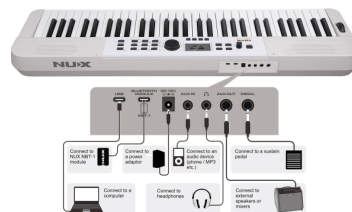

NEK-110 BK PORTABLE KEYBOARD 61 KEYS (BLACK)

COMPREHENSIVE CONNECTIVITY

The NUX NEK-110 offers full Bluetooth MIDI and Bluetooth Audio support, enabling seamless integration with mobile devices. Its USB connectivity makes it a natural fit for any DAW-based setup, while the headphone output, audio input/output, and sustain pedal jack ensure it adapts to any setup—whether you're practicing at home, recording in the studio, or performing live on stage.