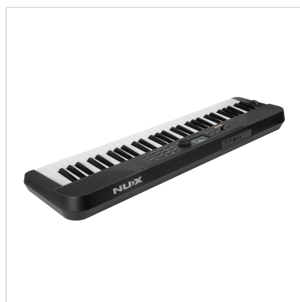

## NEK-110 BK PORTABLE KEYBOARD 61 KEYS (BLACK)

The NUX NEK-110 is a portable performance keyboard that packs powerful versatility and expressive sound in a sleek, gig-ready design. Whether you're layering tones with its Triple Voice Mode, streaming backing tracks via Bluetooth Audio, or taking it on the go thanks to its built-in rechargeable battery, the NEK-110 is your all-in-one music workstation for rehearsals, busking, songwriting, and spontaneous jam sessions.

NEK-110 BK

# PORTABLE KEYBOARD 61 KEYS (BLACK)

### LAYER UP TO TRIPLE VOICE FOR RICHER EXPRESSION

The NUX NEK-110 features powerful Triple Voice Layering, allowing you to blend up to three different tones at once – with independent volume and pan control for each layer. Craft rich textures by layering strings over a grand piano, then adding a warm synth pad underneath. It's the perfect tool to create a fuller, more expressive performance, giving your sound depth, color, and character that stands out on stage or in the studio.