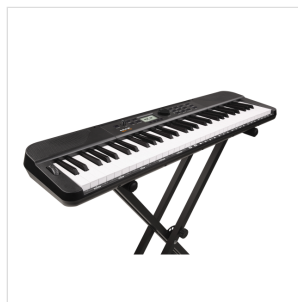

## NEK-110 BK PORTABLE KEYBOARD 61 KEYS (BLACK)

The NUX NEK-110 is a portable performance keyboard that packs powerful versatility and expressive sound in a sleek, gig-ready design. Whether you're layering tones with its Triple Voice Mode, streaming backing tracks via Bluetooth Audio, or taking it on the go thanks to its built-in rechargeable battery, the NEK-110 is your all-in-one music workstation for rehearsals, busking, songwriting, and spontaneous jam sessions.

# PORTABLE KEYBOARD 61 KEYS (BLACK)

### LAYER UP TO TRIPLE VOICE FOR RICHER EXPRESSION

The NUX NEK-110 features powerful Triple Voice Layering, allowing you to blend up to three different tones at once – with independent volume and pan control for each layer. Craft rich textures by layering strings over a grand piano, then adding a warm synth pad underneath. It's the perfect tool to create a fuller, more expressive performance, giving your sound depth, color, and character that stands out on stage or in the studio.

## NEK-110 BK PORTABLE KEYBOARD 61 KEYS (BLACK)