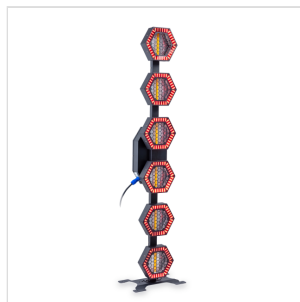

RETRO BAR SIX
RETRO BAR SIX LIGHT SET