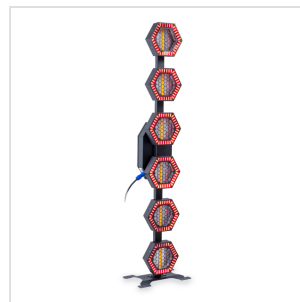

RETRO BAR SIX
RETRO BAR SIX LIGHT SET