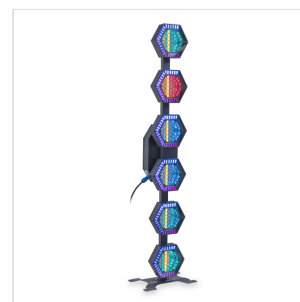

RETRO BAR SIX RETRO BAR SIX LIGHT SET

The Retro Bar Six is the perfect choice for lighting professionals seeking **power, flexibility, and total creative freedom**, all wrapped in a distinctive retro-inspired design. Equipped with **108 high-output RGB LEDs plus auxiliary lamp beads**, it delivers **rich color mixing, bold brightness, and eye-catching dynamic effects**, making it ideal for **live shows, stage productions, clubs, and immersive installations**.

With a **130W power output**, Retro Bar Six integrates effortlessly into any professional lighting system, supporting **DMX512, RDM, Auto, and Sound-activated modes**. Offering **up to 348 DMX channels**, it provides **exceptional precision**, allowing full control over dimming curves, strobe effects, and individual LED sections for **highly customized lighting scenes**.

Smooth **linear dimming** and an adjustable **strobe range from 1 to 30 Hz** ensure seamless fades and striking visual impact. Designed for indoor use, its **IP20-rated housing** guarantees reliable performance and safety, making Retro Bar Six a **powerful, dependable, and visually iconic lighting solution** for professional environments.

RETRO BAR SIX

RETRO BAR SIX LIGHT SET

PRODUCT DETAILS

KEY FEATURES

Retro-style iron structure, ideal for design-driven installations and scenic environments

6 hexagon light emitters, each featuring 3 different LED types for layered lighting effects