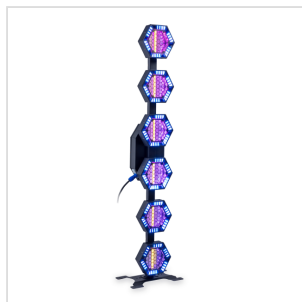

RETRO BAR SIX
RETRO BAR SIX LIGHT SET