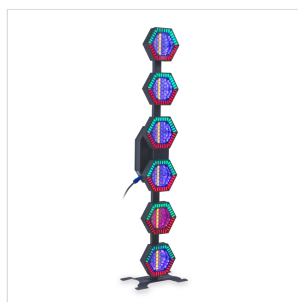

RETRO BAR SIX RETRO BAR SIX LIGHT SET

The Retro Bar Six is the perfect choice for lighting professionals seeking **power, flexibility, and total creative freedom**, all wrapped in a distinctive retro-inspired design. Equipped with **108 high-output RGB LEDs plus auxiliary lamp beads**, it delivers **rich color mixing, bold brightness, and eye-catching dynamic effects**, making it ideal for **live shows, stage productions, clubs, and immersive installations**.

With a **130W power output**, Retro Bar Six integrates effortlessly into any professional lighting system, supporting **DMX512, RDM, Auto, and Sound-activated modes**. Offering **up to 348 DMX channels**, it provides **exceptional precision**, allowing full control over dimming curves, strobe effects, and individual LED sections for **highly customized lighting scenes**.

Smooth **linear dimming** and an adjustable **strobe range from 1 to 30 Hz** ensure seamless fades and striking visual impact. Designed for indoor use, its **IP20-rated housing** guarantees reliable performance and safety, making Retro Bar Six a **powerful, dependable, and visually iconic lighting solution** for professional environments.

RETRO BAR SIX

RETRO BAR SIX LIGHT SET

PRODUCT DETAILS

KEY FEATURES

Retro-style iron structure, ideal for design-driven installations and scenic environments

6 hexagon light emitters, each featuring 3 different LED types for layered lighting effects