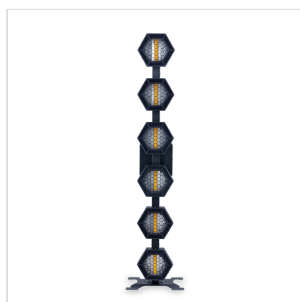

RETRO BAR SIX RETRO BAR SIX LIGHT SET

The Retro Bar Six is the perfect choice for lighting professionals seeking **power, flexibility, and total creative freedom**, all wrapped in a distinctive retro-inspired design. Equipped with **108 high-output RGB LEDs plus auxiliary lamp beads**, it delivers **rich color mixing, bold brightness, and eye-catching dynamic effects**, making it ideal for **live shows, stage productions, clubs, and immersive installations**.

With a **130W power output**, Retro Bar Six integrates effortlessly into any professional lighting system, supporting **DMX512, RDM, Auto, and Sound-activated modes**. Offering **up to 348 DMX channels**, it provides **exceptional precision**, allowing full control over dimming curves, strobe effects, and individual LED sections for **highly customized lighting scenes**.

Smooth **linear dimming** and an adjustable **strobe range from 1 to 30 Hz** ensure seamless fades and striking visual impact. Designed for indoor use, its **IP20-rated housing** guarantees reliable performance and safety, making Retro Bar Six a **powerful, dependable, and visually iconic lighting solution** for professional environments.

RETRO BAR SIX

RETRO BAR SIX LIGHT SET

PRODUCT DETAILS

KEY FEATURES

Retro-style iron structure, ideal for design-driven installations and scenic environments

6 hexagon light emitters, each featuring 3 different LED types for layered lighting effects