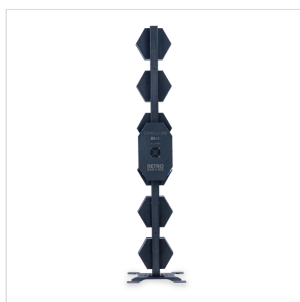

RETRO BAR SIX RETRO BAR SIX LIGHT SET

The Retro Bar Six is the perfect choice for lighting professionals seeking **power, flexibility, and total creative freedom**, all wrapped in a distinctive retro-inspired design. Equipped with **108 high-output RGB LEDs plus auxiliary lamp beads**, it delivers **rich color mixing, bold brightness, and eye-catching dynamic effects**, making it ideal for **live shows, stage productions, clubs, and immersive installations**.

With a **130W power output**, Retro Bar Six integrates effortlessly into any professional lighting system, supporting **DMX512, RDM, Auto, and Sound-activated modes**. Offering **up to 348 DMX channels**, it provides **exceptional precision**, allowing full control over dimming curves, strobe effects, and individual LED sections for **highly customized lighting scenes**.

Smooth **linear dimming** and an adjustable **strobe range from 1 to 30 Hz** ensure seamless fades and striking visual impact. Designed for indoor use, its **IP20-rated housing** guarantees reliable performance and safety, making Retro Bar Six a **powerful, dependable, and visually iconic lighting solution** for professional environments.

RETRO BAR SIX

RETRO BAR SIX LIGHT SET

PRODUCT DETAILS

KEY FEATURES

Retro-style iron structure, ideal for design-driven installations and scenic environments

6 hexagon light emitters, each featuring 3 different LED types for layered lighting effects