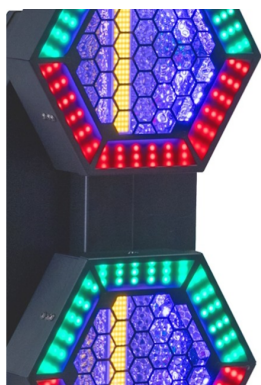

RETRO BAR SIX RETRO BAR SIX LIGHT SET

The Retro Bar Six is the perfect choice for lighting professionals seeking **power, flexibility, and total creative freedom**, all wrapped in a distinctive retro-inspired design. Equipped with **108 high-output RGB LEDs plus auxiliary lamp beads**, it delivers **rich color mixing, bold brightness, and eye-catching dynamic effects**, making it ideal for **live shows, stage productions, clubs, and immersive installations**.

RETRO BAR SIX
RETRO BAR SIX LIGHT SET

RETRO BAR SIX RETRO BAR SIX LIGHT SET

HIGHLIGHTS

TOTAL CREATIVE CONTROL

With **up to 348 DMX channels** and individual LED segment control, Retro Bar Six delivers complete creative freedom, enabling **complex, dynamic, and highly customized lighting scenes** for any show or installation.

HIGH-IMPACT POWER AND COLOR

The **108 high-power RGB LEDs**, combined with additional lamp beads, ensure **rich, saturated colors, smooth color mixing, and intense visual effects**, making it ideal for **stages, clubs, live events, and immersive environments**.

RETRO BAR SIX

RETRO BAR SIX LIGHT SET

PRODUCT DETAILS

KEY FEATURES

Retro-style iron structure, ideal for design-driven installations and scenic environments

6 hexagon light emitters, each featuring 3 different LED types for layered lighting effects