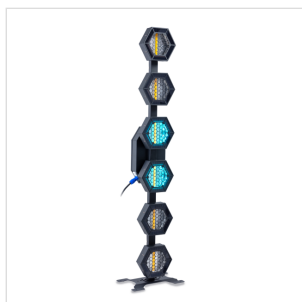

RETRO BAR SIX
RETRO BAR SIX LIGHT SET