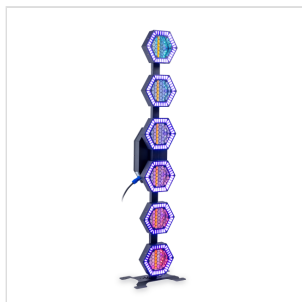

RETRO BAR SIX
RETRO BAR SIX LIGHT SET