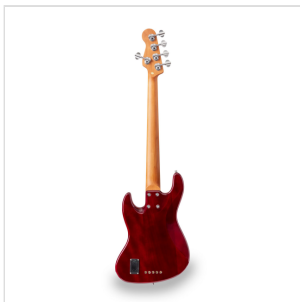

## SPUR-DELUXE-5 WSB-FM ELECTRIC BASS WITH FLAMED TOP, ROASTED MAPLE FREBOARD AND NECK (5 STRINGS)

The **SPUR DELUXE** revisits one of the most famous classics in music history with a personality all its own. With a **roasted maple** neck and fingerboard, also available with a **flamed maple** top, the SPUR DELUXE series basses offer modern musicians impressive tonal performance combined with elegant aesthetics, with a choice of **4 or 5-string** versions.

**SPUR-DELUXE-5 WSB-FM  
ELECTRIC BASS WITH FLAMED TOP, ROASTED MAPLE  
FREBOARD AND NECK (5 STRINGS)**

SPUR-DELUXE-5 WSB-FM  
**ELECTRIC BASS WITH FLAMED TOP, ROASTED MAPLE  
FREBOARD AND NECK (5 STRINGS)**

---

**HIGHLIGHTS**

---

**A VERSATILE INSTRUMENTS THAT GOES  
FAR BEYOND THE ENTRY LEVEL**

Designed for the contemporary musician and available in **4- or 5-string versions**, the new SPUR DELUXE delivers a dynamic and versatile sound that adapts to a variety of musical contexts thanks to its powerful pickups with **active circuitry** (9V battery is required).

### KEY FEATURES

Body: okoume

Top: flamed maple

Neck: roasted maple

Tastiera: roasted maple

Frets: 20

Machine heads: chrome

Bridge: SD vintage