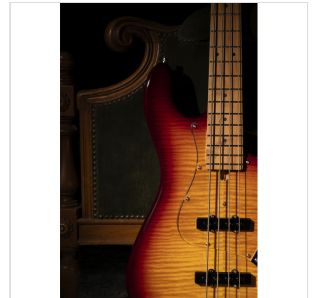

## SPUR-DELUXE-5 WSB-FM ELECTRIC BASS WITH FLAMED TOP, ROASTED MAPLE FREBOARD AND NECK (5 STRINGS)

The **SPUR DELUXE** revisits one of the most famous classics in music history with a personality all its own. With a **roasted maple** neck and fingerboard, also available with a **flamed maple** top, the SPUR DELUXE series basses offer modern musicians impressive tonal performance combined with elegant aesthetics, with a choice of **4 or 5-string** versions.

**SPUR-DELUXE-5 WSB-FM  
ELECTRIC BASS WITH FLAMED TOP, ROASTED MAPLE  
FREBOARD AND NECK (5 STRINGS)**

SPUR-DELUXE-5 WSB-FM  
**ELECTRIC BASS WITH FLAMED TOP, ROASTED MAPLE  
FREBOARD AND NECK (5 STRINGS)**

---

**HIGHLIGHTS**

---

**A VERSATILE INSTRUMENTS THAT GOES  
FAR BEYOND THE ENTRY LEVEL**

Designed for the contemporary musician and available in **4- or 5-string versions**, the new SPUR DELUXE delivers a dynamic and versatile sound that adapts to a variety of musical contexts thanks to its powerful pickups with **active circuitry** (9V battery is required).

### KEY FEATURES

Body: okoume

Top: flamed maple

Neck: roasted maple

Tastiera: roasted maple

Frets: 20

Machine heads: chrome

Bridge: SD vintage