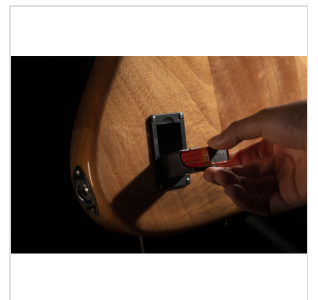

SPUR-DELUXE TNT ELECTRIC BASS WITH ROASTED MAPLE FREBOARD AND NECK (4 STRINGS)

The **SPUR DELUXE** revisits one of the most famous classics in music history with a personality all its own. With a **roasted maple** neck and fingerboard, also available with a **flamed maple** top, the SPUR DELUXE series basses offer modern musicians impressive tonal performance combined with elegant aesthetics, with a choice of **4 or 5-string** versions.

**SPUR-DELUXE TNT
ELECTRIC BASS WITH ROASTED MAPLE FREBOARD
AND NECK (4 STRINGS)**

SPUR-DELUXE TNT
**ELECTRIC BASS WITH ROASTED MAPLE FREBOARD
AND NECK (4 STRINGS)**

SPUR-DELUXE TNT ELECTRIC BASS WITH ROASTED MAPLE FREBOARD AND NECK (4 STRINGS)

HIGHLIGHTS

A VERSATILE INSTRUMENTS THAT GOES FAR BEYOND THE ENTRY LEVEL

Designed for the contemporary musician and available in **4- or 5-string versions**, the new SPUR DELUXE delivers a dynamic and versatile sound that adapts to a variety of musical contexts thanks to its powerful pickups with **active circuitry** (9V battery is required).

ROASTED MAPLE NECK AND FRETBOARD

Look, touch and feel the roasted maple under your fingers.

SPUR-DELUXE TNT
**ELECTRIC BASS WITH ROASTED MAPLE FREBOARD
AND NECK (4 STRINGS)**

CAPTIVATING LOOK

Elegant aesthetic enhanced by a **transparent pickguard** that highlights the **Natural** and **Wine Sunburst Flamed** finishes.