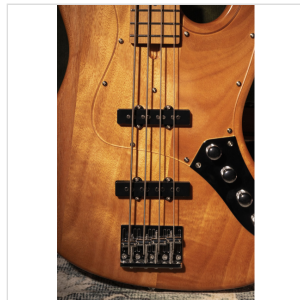

SPUR-DELUXE TNT ELECTRIC BASS WITH ROASTED MAPLE FREBOARD AND NECK (4 STRINGS)

The **SPUR DELUXE** revisits one of the most famous classics in music history with a personality all its own. With a **roasted maple** neck and fingerboard, also available with a **flamed maple** top, the SPUR DELUXE series basses offer modern musicians impressive tonal performance combined with elegant aesthetics, with a choice of **4 or 5-string** versions.

**SPUR-DELUXE TNT
ELECTRIC BASS WITH ROASTED MAPLE FREBOARD
AND NECK (4 STRINGS)**

SPUR-DELUXE TNT
**ELECTRIC BASS WITH ROASTED MAPLE FREBOARD
AND NECK (4 STRINGS)**

SPUR-DELUXE TNT ELECTRIC BASS WITH ROASTED MAPLE FREBOARD AND NECK (4 STRINGS)

HIGHLIGHTS

A VERSATILE INSTRUMENTS THAT GOES FAR BEYOND THE ENTRY LEVEL

Designed for the contemporary musician and available in **4- or 5-string versions**, the new SPUR DELUXE delivers a dynamic and versatile sound that adapts to a variety of musical contexts thanks to its powerful pickups with **active circuitry** (9V battery is required).

ROASTED MAPLE NECK AND FRETBOARD

Look, touch and feel the roasted maple under your fingers.

SPUR-DELUXE TNT
**ELECTRIC BASS WITH ROASTED MAPLE FREBOARD
AND NECK (4 STRINGS)**

CAPTIVATING LOOK

Elegant aesthetic enhanced by a **transparent pickguard** that highlights the **Natural** and **Wine Sunburst Flamed** finishes.