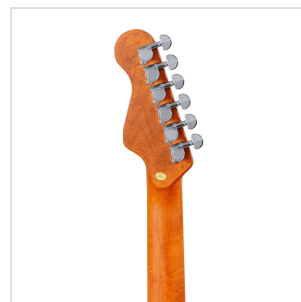

RIDER-BLEND TR ELECTRIC GUITAR WITH 2 SINGLE COILS + SPLITTABLE HUMBUCKER AND SELF-LOCKING TUNERS (WILKINSON EQUIPPED, ROASTED MAPLE NECK)

The **RIDER BLEND** series combines a modern character with retro finishes to create a perfect balance between innovation and tradition. The **alder body** and **roasted maple** neck/board, the 2 single coil + **splittable covered humbucker** configuration by **Wilkinson**, the **self-locking tuners** and the Wilkinson vintage tremolo give great value to this distinctive instrument.

**RIDER-BLEND TR
ELECTRIC GUITAR WITH 2 SINGLE COILS + SPLITTABLE
HUMBUCKER AND SELF-LOCKING TUNERS (WILKINSON
EQUIPPED, ROASTED MAPLE NECK)**

RIDER-BLEND TR

ELECTRIC GUITAR WITH 2 SINGLE COILS + SPLITTABLE HUMBucker AND SELF-LOCKING TUNERS (WILKINSON EQUIPPED, ROASTED MAPLE NECK)

HIGHLIGHTS

ALDER BODY

Great resonance and balance across the entire tonal spectrum.

ROASTED MAPLE NECK AND FRETBOARD

Look, touch and feel the roasted maple under your fingers.

RIDER-BLEND TR

ELECTRIC GUITAR WITH 2 SINGLE COILS + SPLITTABLE HUMBucker AND SELF-LOCKING TUNERS (WILKINSON EQUIPPED, ROASTED MAPLE NECK)

EQUIPPED BY WILKINSON®

Wilkinson® Vintage bridge and Wilkinson® single coils/splittable humbucker add great value and versatility.

SELF LOCKING TUNERS

Fast restringing and stabler tuning.

RIDER-BLEND TR**ELECTRIC GUITAR WITH 2 SINGLE COILS + SPLITTABLE HUMBUCKER AND SELF-LOCKING TUNERS (WILKINSON EQUIPPED, ROASTED MAPLE NECK)****PRODUCT DETAILS****KEY FEATURES**