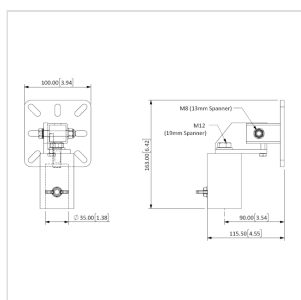

IT3725

T80 POLE BRACKET KIT FOR CYCLONE AND ARC SERIES, BLACK

Pole bracket accessories fit to the compatible loudspeaker and provide a standard 35mm internal diameter mounting hole, compatible with a wide variety of speaker stands, poles and other third party accessories.

Compatible models: ArcM 12, ArcM 15, Cyclone 8, Cyclone 10.

IT3725

T80 POLE BRACKET KIT FOR CYCLONE AND ARC SERIES, BLACK

PRODUCT DETAILS

KEY FEATURES

Colors: Black