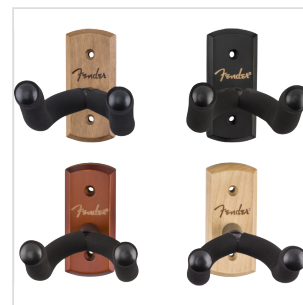

0991804033

ESSENTIALS WALL HANGER, ROSEWOOD

Display your prized guitar in style with the new Fender Essentials Guitar Wall Hanger. Built from durable hardwood with a reinforced steel yoke, it offers a secure hold, while the pivoting EVA foam-padded yoke adjusts to fit most headstock shapes for a straight hang. Complete with a laser-engraved Fender logo and mounting hardware included, the Essentials Wall Hanger keeps your go-to guitar ready to play while adding a subtle touch of Fender flair to your space.

0991804033

ESSENTIALS WALL HANGER, ROSEWOOD

PRODUCT DETAILS

KEY FEATURES

Hardwood with durable steel yoke for ultra reinforcement

Suitable for most wide to narrow headstock shapes

EVA foam padded headstock yoke pivots to ensure straight hanging

Features laser-engraved Fender logo

Tested and determined safe for standard polyurethane finishes

Includes all mounting hardware

Color: Rosewood

Material: Hardwood