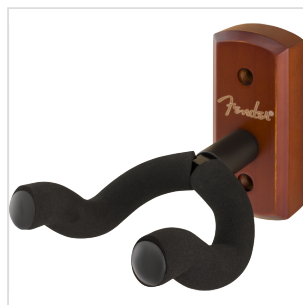

0991804033

ESSENTIALS WALL HANGER, ROSEWOOD

Display your prized guitar in style with the new Fender Essentials Guitar Wall Hanger. Built from durable hardwood with a reinforced steel yoke, it offers a secure hold, while the pivoting EVA foam-padded yoke adjusts to fit most headstock shapes for a straight hang. Complete with a laser-engraved Fender logo and mounting hardware included, the Essentials Wall Hanger keeps your go-to guitar ready to play while adding a subtle touch of Fender flair to your space.

0991804033

ESSENTIALS WALL HANGER, ROSEWOOD

PRODUCT DETAILS

KEY FEATURES

Hardwood with durable steel yoke for ultra reinforcement

Suitable for most wide to narrow headstock shapes

EVA foam padded headstock yoke pivots to ensure straight hanging

Features laser-engraved Fender logo

Tested and determined safe for standard polyurethane finishes

Includes all mounting hardware

Color: Rosewood

Material: Hardwood