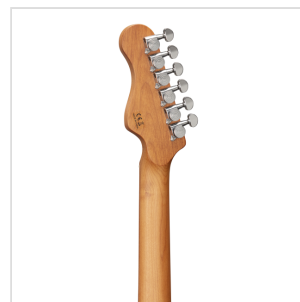

RIDER-DELUXE-M TGRD**DOUBLE CUTAWAY ELECTRIC GUITAR WITH 2 SINGLE COILS + SPLITTABLE HUMBUCKER AND SELF-LOCKING TUNERS (WILKINSON EQUIPPED, ROASTED MAPLE NECK+FRETBOARD, FLAMED TOP)**

RIDER DELUXE: an incredible series gathering the alder sonic feature enriched by a flamed maple top, the stunning look and feel of roasted maple, the original Wilkinson pick ups/bridge, the hi-quality made in Taiwan self locking machines heads.

RIDER-DELUXE-M TGRD

DOUBLE CUTAWAY ELECTRIC GUITAR WITH 2 SINGLE COILS + SPLITTABLE HUMBUCKER AND SELF-LOCKING TUNERS (WILKINSON EQUIPPED, ROASTED MAPLE NECK+FRETBOARD, FLAMED TOP)

HIGHLIGHTS

FLAMED MAPLE TOP & ALDER BODY

All the beauty and the brightness of a flamed maple top over the iconic alder body.

ROASTED MAPLE NECK AND FRETBOARD

Look, touch and feel the roasted maple under your fingers.

RIDER-DELUXE-M TGRD

DOUBLE CUTAWAY ELECTRIC GUITAR WITH 2 SINGLE COILS + SPLITTABLE HUMBUCKER AND SELF-LOCKING TUNERS (WILKINSON EQUIPPED, ROASTED MAPLE NECK+FRETBOARD, FLAMED TOP)

PRODUCT DETAILS

KEY FEATURES

Body: alder

Top: flamed maple

Neck and Fretboard: satin roasted maple

Frets: 22 (perloid)

Machine heads: self-locking chrome made in Taiwan

Bridge: Wilkinson vintage tremolo