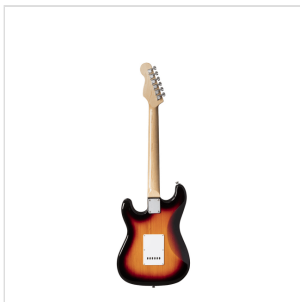

RIDER-STD-H 3TS DOUBLE CUTAWAY ELECTRIC GUITAR WITH 2 SINGLE COILS + 1 HUMBUCKER

RIDER series is a super classic revisited: double cutaway electric guitar featuring basswood body for rich tone and reliability. This version is equipped with 2 single coils for clear and brilliant tone + 1 humbucker to push your riffs&licks beyond. The 5-way switch and volume/tone pots offer great sound flexibility for blues, rock, funky tones. A perfect choice for beginners demanding quality and playability.

RIDER-STD-H 3TS DOUBLE CUTAWAY ELECTRIC GUITAR WITH 2 SINGLE COILS + 1 HUMBUCKER

PRODUCT DETAILS

KEY FEATURES

Body: poplar

Neck: maple

Fretboard: laurel

Frets: 22

Machine heads: chrome

Bridge: vintage tremolo

Pick ups: 2 single coils + 1 humbucker

Switch: 5 way

Pots: volume/tone/tone

Colour: 3T Sunburst

SPECIFICATIONS

Nut 43 mm

Radius 15"