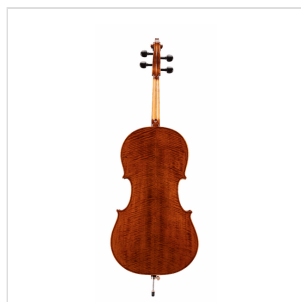

# ALL SOLID WOOD 3/4 CELLO WITH FLAMED MAPLE BACK AND SIDE

---

Wood is a key element to build high quality bowed instruments. Virtuoso Pro SV is an all solid wood cello with rich tone e defined attack. Flamed maple back and sides creates a stunning visual effect and provide a brighter tone enhancing medium and high frequencies. Hand rubbed spirit varnish, bring a classic and elegant look. Frame and peg tuners are in ebony wood. Coming with carrying bag and brazilwood bow, Virtuoso Pro SV is the perfect choice for the student looking for an instrument with great tone and appealing look.

# ALL SOLID WOOD 3/4 CELLO WITH FLAMED MAPLE BACK AND SIDE

### KEY FEATURES

Solid spruce top

Solid flame maple back & side

Maple neck

Ebony fingerboard

Ebony peg tuners

Ebony nut

Hand rubbed spirit varnish