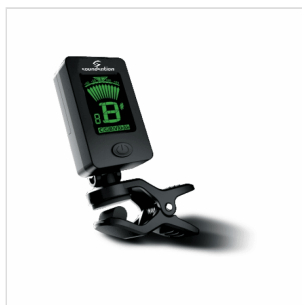

# ROTATING CHROMATIC CLIP TUNER

A very smart tool: CCT-20 is a rotating chromatic tuner you can attach to your instrument's headstock via clip in an easy and quick way. It's back-lightened led screen allows perfect visibility on stage, and you can tune your instrument even if it is unplugged. 6 working modes: chromatic, guitar, bass, violin, ukelele C/D. Ultra compact, ultra reliable, visually captivating. Always in tune with CCT-20!

### KEY FEATURES

Chromatic

Anti-scratch clip

Rotating

Back-lightened led screen

6 working modes: chromatic, guitar, bass, violin, ukelele C/D

Ultra compact and light

A4 Freq: 440Hz