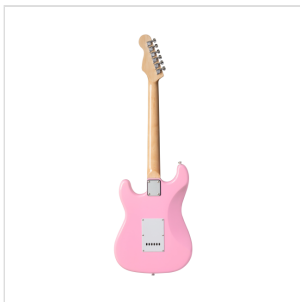

## RIDER-STD-S PK DOUBLE CUTAWAY ELECTRIC GUITAR WITH 3 SINGLE COILS

---

RIDER series is a super classic revisited: double cutaway electric guitar featuring basswood body for rich tone and reliability, 3 single coils for clear and brilliant tone. The 5-way switch and volume/tone pots offer great sound flexibility for blues, rock, funky tones. A perfect choice for beginners demanding quality and playability.

# RIDER-STD-S PK DOUBLE CUTAWAY ELECTRIC GUITAR WITH 3 SINGLE COILS

### KEY FEATURES

Body: poplar

Neck: maple

Fretboard: laurel

Frets: 22

Machine heads: chrome

Bridge: vintage tremolo

Pick ups: 3 single coils

Switch: 5 way

Pots: volume/tone/tone

Colour: Pink