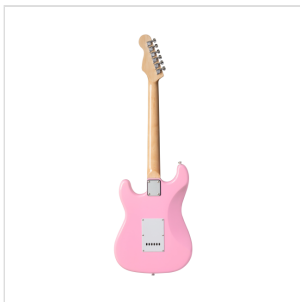

RIDER-STD-S PK DOUBLE CUTAWAY ELECTRIC GUITAR WITH 3 SINGLE COILS

RIDER series is a super classic revisited: double cutaway electric guitar featuring basswood body for rich tone and reliability, 3 single coils for clear and brilliant tone. The 5-way switch and volume/tone pots offer great sound flexibility for blues, rock, funky tones. A perfect choice for beginners demanding quality and playability.

RIDER-STD-S PK DOUBLE CUTAWAY ELECTRIC GUITAR WITH 3 SINGLE COILS

PRODUCT DETAILS

KEY FEATURES

Body: poplar

Neck: maple

Fretboard: laurel

Frets: 22

Machine heads: chrome

Bridge: vintage tremolo

Pick ups: 3 single coils

Switch: 5 way

Pots: volume/tone/tone

Colour: Pink

SPECIFICATIONS

Nut	43 mm
------------	-------

Radius	15"
---------------	-----

Truss rod	bi-directional
------------------	----------------