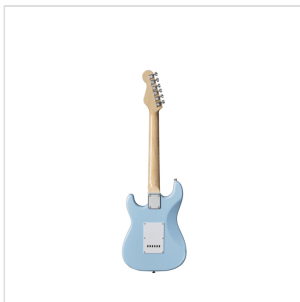

## RIDER-JR TB 3/4 DOUBLE CUTAWAY ELECTRIC GUITAR WITH 3 SINGLE COILS

---

RIDER series is a super classic revisited: double cutaway electric guitar featuring basswood body for rich tone and reliability, 3 single coils for clear and brilliant tone. The 5-way switch and volume/tone pots offer great sound flexibility for blues, rock, funky tones. JR version feature a 3/4 size body, perfect choice for younger beginners demanding quality and playability.

RIDER-JR TB

# 3/4 DOUBLE CUTAWAY ELECTRIC GUITAR WITH 3 SINGLE COILS

### KEY FEATURES

Body: poplar

Neck: maple

Fretboard: laurel

Frets: 22

Machine heads: chrome

Bridge: vintage tremolo

Pick ups: 3 single coils