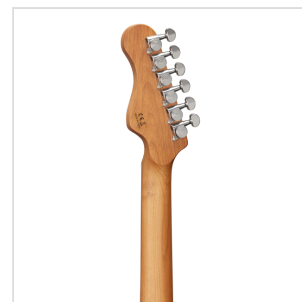

RIDER-DELUXE-M AGR**DOUBLE CUTAWAY ELECTRIC GUITAR WITH 2 SINGLE COILS + SPLITTABLE HUMBUCKER AND SELF-LOCKING TUNERS (WILKINSON EQUIPPED, ROASTED MAPLE NECK+FRETBOARD, FLAMED TOP)**

RIDER DELUXE: an incredible series gathering the alder sonic feature enriched by a flamed maple top, the stunning look and feel of roasted maple, the original Wilkinson pick ups/bridge, the hi-quality made in Taiwan self locking machines heads.

RIDER-DELUXE-M AGR

DOUBLE CUTAWAY ELECTRIC GUITAR WITH 2 SINGLE COILS + SPLITTABLE HUMBUCKER AND SELF-LOCKING TUNERS (WILKINSON EQUIPPED, ROASTED MAPLE NECK+FRETBOARD, FLAMED TOP)

HIGHLIGHTS

FLAMED MAPLE TOP & ALDER BODY

All the beauty and the brightness of a flamed maple top over the iconic alder body.

ROASTED MAPLE NECK AND FRETBOARD

Look, touch and feel the roasted maple under your fingers.

RIDER-DELUXE-M AGR

DOUBLE CUTAWAY ELECTRIC GUITAR WITH 2 SINGLE COILS + SPLITTABLE HUMBUCKER AND SELF-LOCKING TUNERS (WILKINSON EQUIPPED, ROASTED MAPLE NECK+FRETBOARD, FLAMED TOP)

PRODUCT DETAILS

KEY FEATURES

Body: alder

Top: flamed maple

Neck and Fretboard: satin roasted maple

Frets: 22 (perloid)

Machine heads: self-locking chrome made in Taiwan

Bridge: Wilkinson vintage tremolo