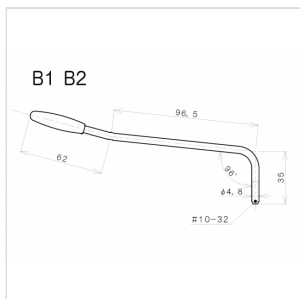

# 4,8 MM TREMOLO LEVER FOR ELECTRIC GUITAR (GOLD)

Screw lever in gold finishes, with black cap and a diameter of 4,8 mm. Suitable for all Gotoh tremolo bridges.

# B2GG 4,8 MM TREMOLO LEVER FOR ELECTRIC GUITAR (GOLD)

---

### SPECIFICATIONS

<b>Diameter</b>	4,8 mm
-----------------	--------