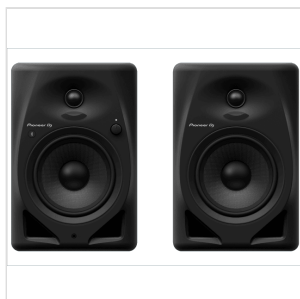

# 5" DESKTOP MONITOR SYSTEM WITH BLUETOOTH® FUNCTIONALITY

The DM series speakers deliver balanced, punchy bass sound and they can pump out extra power thanks to the new Class D amplifier and 5-inch woofer in each unit. Flick the switch to change from DJ mode to Production mode and the DSP settings will automatically create the best sound for each application.

The grooves on the ducts reduce air friction so bass is tight and punchy, even if you position the speakers against a wall.

The 5-inch woofer creates powerful sound without distorting, even if you pump up the volume.