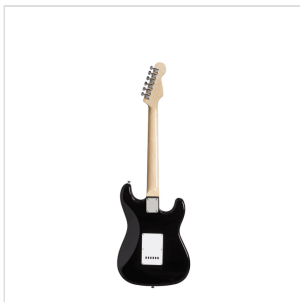

RIDER-STD-SLH BK LEFT HANDED DOUBLE CUTAWAY ELECTRIC GUITAR WITH 3 SINGLE COILS

RIDER series is a super classic revisited: double cutaway electric guitar featuring basswood body for rich tone and reliability, 3 single coils for clear and brilliant tone. The 5-way switch and volume/tone pots offer great sound flexibility for blues, rock, funky tones. A perfect choice for beginners demanding quality and playability.

RIDER-STD-SLH BK LEFT HANDED DOUBLE CUTAWAY ELECTRIC GUITAR WITH 3 SINGLE COILS

PRODUCT DETAILS

KEY FEATURES

Body: poplar

Neck: maple

Fretboard: laurel

Frets: 22

Machine heads: chrome

Bridge: vintage tremolo

Pick ups: 3 single coils

Switch: 5 way

Pots: volume/tone/tone

Colour: Black

Left handed version

SPECIFICATIONS

Nut	43 mm
------------	-------