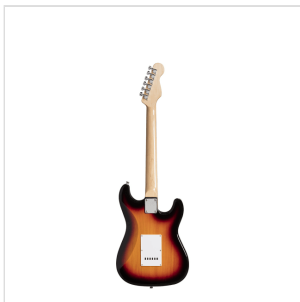

RIDER-STD-SLH 3TS LEFT HANDED DOUBLE CUTAWAY ELECTRIC GUITAR WITH 3 SINGLE COILS

RIDER series is a super classic revisited: double cutaway electric guitar featuring basswood body for rich tone and reliability, 3 single coils for clear and brilliant tone. The 5-way switch and volume/tone pots offer great sound flexibility for blues, rock, funky tones. A perfect choice for beginners demanding quality and playability.

RIDER-STD-SLH 3TS LEFT HANDED DOUBLE CUTAWAY ELECTRIC GUITAR WITH 3 SINGLE COILS

PRODUCT DETAILS

KEY FEATURES

Body: poplar

Neck: maple

Fretboard: laurel

Frets: 22

Machine heads: chrome

Bridge: vintage tremolo

Pick ups: 3 single coils

Switch: 5 way

Pots: volume/tone/tone

Colour: 3T Sunburst

Left handed version

SPECIFICATIONS

Nut 43 mm

Radius 15"

Truss rod bi-directional