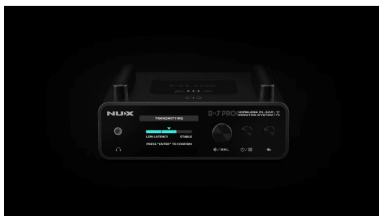

STABLE MODE FOR ANTI-INTERFERENCE

To achieve the best performance, you can adjust the transmitting parameter between LOW LATENCY and STABLE. To avoid interference, please check if there is any Wi-Fi device around the TX&RX. It will be better for TX&RX to stay 0.8~1.0 meter away from any other 2.4GHz device to achieve the best performance.