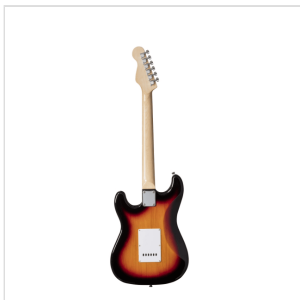

RIDER-STD-S 3TS

DOUBLE CUTAWAY ELECTRIC GUITAR WITH 3 SINGLE COILS

RIDER series is a super classic revisited: double cutaway electric guitar featuring basswood body for rich tone and reliability, 3 single coils for clear and brilliant tone. The 5-way switch and volume/tone pots offer great sound flexibility for blues, rock, funky tones. A perfect choice for beginners demanding quality and playability.

RIDER-STD-S 3TS DOUBLE CUTAWAY ELECTRIC GUITAR WITH 3 SINGLE COILS

PRODUCT DETAILS

KEY FEATURES

Body: poplar

Neck: maple

Fretboard: laurel

Frets: 22

Machine heads: chrome

Bridge: vintage tremolo

Pick ups: 3 single coils

Switch: 5 way

Pots: volume/tone/tone

Colour: 3T Sunburst

SPECIFICATIONS

Nut	43 mm
------------	-------

Radius	15"
---------------	-----