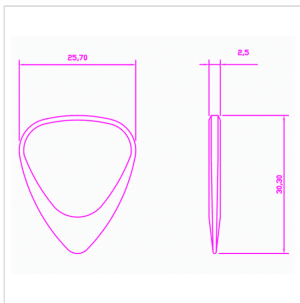

ZDT-AR-1

ZODIAC TONES "ARIES" 1 GUITAR PICK

Zodiac Tones are based upon the Classic 351 shape. They are CNC Milled to tight tolerances and are 2.5mm thick chamfering down to a playing tip at 0.7mm thick. Born under the same sign as Eric Clapton.