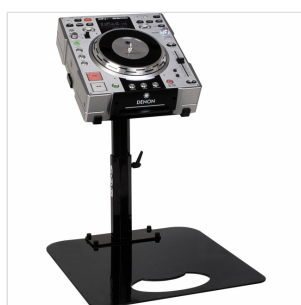

0030101780

D-3500 - PRO STAND 1X DENON DN-S3500 - BLACK

Zomo Pro Stand D-3500 suitable for 1 Denon DN-S3500 (not included) Zomo Pro Stand's gear tray is the best solution to mount your valuable CD players directly above the mixer or above the turntables. The CD player can be easily and compactly positioned on this stand. The professional Zomo equipment consoles are absolutely robust and designed for many years of use. Even the use in the mobile area cannot harm these stands. Zomo Equipment stands are adjustable in height and inclination as well as in right-left rotation. The devices can thus be optimally positioned in any desired position to allow quick access to the players and optimum view of the displays. If necessary, the position can be quickly and easily adjusted to changed requirements in a few easy steps, as the most important settings can be adjusted using quick-release fasteners. In addition, the mounting plates for the individual players are interchangeable and can therefore be quickly and inexpensively adapted when changing devices. The Zomo Pro Stand is mounted on the foot by means of 4 screws on any table top. The optional available base plate allows an easy mounting e.g. under the turntable without any holes are necessary and is preferably intended for mobile use. The high-quality powder coating is resistant to scratches and other negative environmental influences. All around a mature yet innovative product.

0030101780

D-3500 - PRO STAND 1X DENON DN-S3500 - BLACK**PRODUCT DETAILS****KEY FEATURES**

Professional equipment carrier

Material: solid steel construction

Space-saving and functional

Resistant to scratches and other environmental influences

Perfect hold

optional accessories: base plate

SPECIFICATIONS

Dimensions base/base

Height from 280 to 440 mm

weight 8,10 kg

Base plate not included.

This can be purchased separately