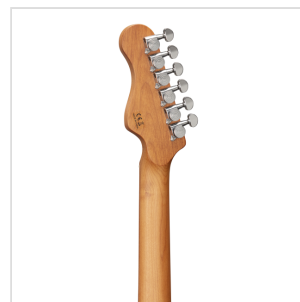

RIDER-DELUXE-M TRBK**DOUBLE CUTAWAY ELECTRIC GUITAR WITH 2 SINGLE COILS + SPLITTABLE HUMBUCKER AND SELF-LOCKING TUNERS (WILKINSON EQUIPPED, ROASTED MAPLE NECK+FRETBOARD, FLAMED TOP)**

RIDER DELUXE: an incredible series gathering the alder sonic feature enriched by a flamed maple top, the stunning look and feel of roasted maple, the original Wilkinson pick ups/bridge, the hi-quality made in Taiwan self locking machines heads.

RIDER-DELUXE-M TRBK

DOUBLE CUTAWAY ELECTRIC GUITAR WITH 2 SINGLE COILS + SPLITTABLE HUMBUCKER AND SELF-LOCKING TUNERS (WILKINSON EQUIPPED, ROASTED MAPLE NECK+FRETBOARD, FLAMED TOP)

HIGHLIGHTS

EQUIPPED BY WILKINSON®

DOUBLE CUTAWAY ELECTRIC GUITAR WITH 2 SINGLE COILS + SPLITTABLE HUMBUCKER AND SELF-LOCKING TUNERS (WILKINSON EQUIPPED, ROASTED MAPLE NECK+FRETBOARD, FLAMED TOP)

All the beauty and the brightness of a flamed maple top over the iconic alder body.

PRODUCT DETAILS

KEY FEATURES

Body: alder

Top: flamed maple

Neck and Fretboard: satin roasted maple

Frets: 22 (perloid)

Machine heads: self-locking chrome made in Taiwan

Bridge: Wilkinson vintage tremolo