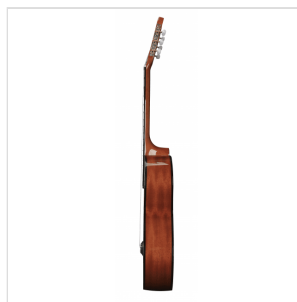

ESTUDIO ST 44AG**4/4 CLASSIC GUITAR WITH SPRUCE TOP - GLOSSY**

The Toledo **ESTUDIO ST** classical guitars are designed both for the beginner who wants more than just an entry level, and for the intermediate guitarist who needs a valuable companion on his or her journey into the world of music. The **build quality**, the choice of **rosewood** for the bridge and fretboard and the general **set-up** place it in a privileged position in its market segment. Available in glossy or satin finish and in different sizes.

ESTUDIO ST 44AG

4/4 CLASSIC GUITAR WITH SPRUCE TOP - GLOSSY

PRODUCT DETAILS

KEY FEATURES

Top: spruce

Back & sides: mahogany

Neck: okoume

Fretboard: rosewood

Bridge: rosewood

Binding: black ABS

Finish: Natural Glossy

SPECIFICATIONS

Size	4/4 (39")
-------------	-----------

Scale	650 mm
--------------	--------

Nut width	52 mm
------------------	-------